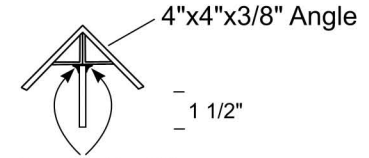

# ACCA Angle Iron Gate Design Removable Bar

Removable Bar Design  
Bottom View

Removable Bar Design  
Side View

Front View Removable Bar Section

Sectional View  
Bat Guards  
Removed For  
Clarity

Lock Guard  
Side View

Lock Guard  
Front View