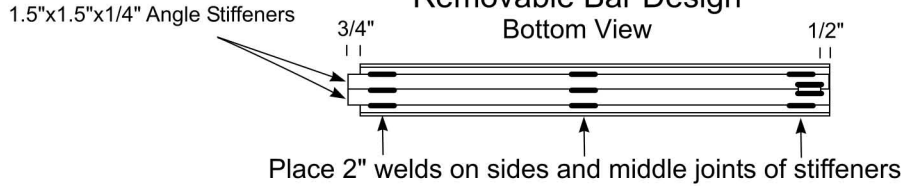

# ACCA Angle Iron Gate Design Removable Bar

Removable Bar Design  
Bottom View

Removable Bar Design  
Side View

Front View Removable Bar Section

Sectional View  
Bat Guards  
Removed For  
Clarity

Lock Guard  
Side View