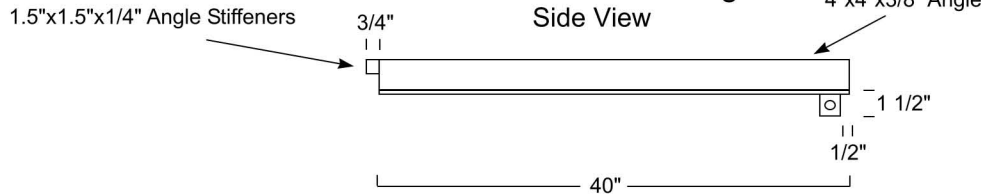

# ACCA Angle Iron Gate Design Removable Bar

Removable Bar Design  
Bottom View

Removable Bar Design  
Side View

Front View Removable Bar Section

Sectional View  
Bat Guards  
Removed For  
Clarity

Lock Guard  
Side View